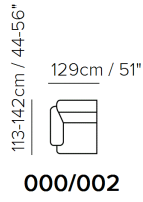

■ Vers. 000+001+229+073

■ Vers. 000+001+229+073

SCHEMATICS

COMPOSITION EXAMPLES

**(000+001+229+073)**

**(000+229+073)**

TECHNICAL INFORMATION

	<b>COVERING</b>	Leather <input checked="" type="checkbox"/>	Soft Cover <input checked="" type="checkbox"/>			
	<b>LEGS</b>	Wood <input type="checkbox"/>	Metal <input checked="" type="checkbox"/>	Plastic <input type="checkbox"/>	Castors <input type="checkbox"/>	Upholstered <input type="checkbox"/>
	<b>FILLING</b>	Arms <input type="checkbox"/> Fiber <input checked="" type="checkbox"/> Foam <input type="checkbox"/> Feather/Fiber Mix <input type="checkbox"/> Feather	Seat cushion <input type="checkbox"/> Fiber <input checked="" type="checkbox"/> Foam <input type="checkbox"/> Feather/Fiber Mix <input type="checkbox"/> Feather	Back cushion <input type="checkbox"/> Fiber <input checked="" type="checkbox"/> Foam <input type="checkbox"/> Feather/Fiber Mix <input type="checkbox"/> Feather		
	<b>COMFORT</b>	Standard Comfort <input checked="" type="checkbox"/>	Firm Comfort <input type="checkbox"/>			
	<b>FUNCTION</b>	Bed <input type="checkbox"/>	Electric motion <input type="checkbox"/>	Motion <input type="checkbox"/>	Recliner <input type="checkbox"/>	Sliding <input type="checkbox"/>
	<b>OPTIONS</b>	Nails <input type="checkbox"/>	Removable <input type="checkbox"/>	Contrast Stitching <input checked="" type="checkbox"/>		

NOTES

- Contrast stitching is available only with certain covers and option is managed directly in NARES.
- Adjustable back
- Tight Seat Cushion (the seat cushions of the models are fixed to the frame)
- Tight Back Cushion (the back cushions of the models are fixed to the frame)
- With Leather Side (the sectional pieces come with leather sides)
- Wood Frame
- Without Feet Assembled (the feet will be in a bag inside the package)
- Feet available in metal finishing 77 (Glossy Chromed)
- Feet height 13,0 cm