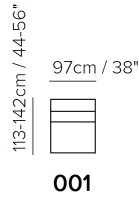

■ Vers. 000+001+229+073

■ Vers. 000+001+229+073

SCHEMATICS

COMPOSITION EXAMPLES

**(000+001+229+073)**

**(000+229+073)**

TECHNICAL INFORMATION

	<b>COVERING</b>	Leather <input checked="" type="checkbox"/>	Soft Cover <input checked="" type="checkbox"/>			
	<b>LEGS</b>	Wood <input type="checkbox"/>	Metal <input checked="" type="checkbox"/>	Plastic <input type="checkbox"/>	Castors <input type="checkbox"/>	Upholstered <input type="checkbox"/>
	<b>FILLING</b>	Arms <input type="checkbox"/> Fiber <input checked="" type="checkbox"/> Foam <input type="checkbox"/> Feather/Fiber Mix <input type="checkbox"/> Feather	Seat cushion <input type="checkbox"/> Fiber <input checked="" type="checkbox"/> Foam <input type="checkbox"/> Feather/Fiber Mix <input type="checkbox"/> Feather	Back cushion <input type="checkbox"/> Fiber <input checked="" type="checkbox"/> Foam <input type="checkbox"/> Feather/Fiber Mix <input type="checkbox"/> Feather		
	<b>COMFORT</b>	Standard Comfort <input checked="" type="checkbox"/>	Firm Comfort <input type="checkbox"/>			
	<b>FUNCTION</b>	Bed <input type="checkbox"/>	Electric motion <input type="checkbox"/>	Motion <input type="checkbox"/>	Recliner <input type="checkbox"/>	Sliding <input type="checkbox"/>
	<b>OPTIONS</b>	Nails <input type="checkbox"/>	Removable <input type="checkbox"/>	Contrast Stitching <input checked="" type="checkbox"/>		

NOTES

- Contrast stitching is available only with certain covers and option is managed directly in NARES.
- Adjustable back
- Tight Seat Cushion (the seat cushions of the models are fixed to the frame)
- Tight Back Cushion (the back cushions of the models are fixed to the frame)
- With Leather Side (the sectional pieces come with leather sides)
- Wood Frame
- Without Feet Assembled (the feet will be in a bag inside the package)
- Feet available in metal finishing 77 (Glossy Chromed)
- Feet height 13,0 cm