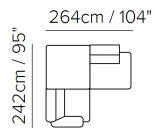

■ Vers. 000+001+229+073

■ Vers. 000+001+229+073

SCHEMATICS

COMPOSITION EXAMPLES

**(000+001+229+073)**

**(000+229+073)**

TECHNICAL INFORMATION

	<b>COVERING</b>	Leather <input checked="" type="checkbox"/>	Soft Cover <input checked="" type="checkbox"/>			
	<b>LEGS</b>	Wood <input type="checkbox"/>	Metal <input checked="" type="checkbox"/>	Plastic <input type="checkbox"/>	Castors <input type="checkbox"/>	Upholstered <input type="checkbox"/>
	<b>FILLING</b>	Arms <input type="checkbox"/> Fiber <input checked="" type="checkbox"/> Foam <input type="checkbox"/> Feather/Fiber Mix <input type="checkbox"/> Feather	Seat cushion <input type="checkbox"/> Fiber <input checked="" type="checkbox"/> Foam <input type="checkbox"/> Feather/Fiber Mix <input type="checkbox"/> Feather	Back cushion <input type="checkbox"/> Fiber <input checked="" type="checkbox"/> Foam <input type="checkbox"/> Feather/Fiber Mix <input type="checkbox"/> Feather		
	<b>COMFORT</b>	Standard Comfort <input checked="" type="checkbox"/>	Firm Comfort <input type="checkbox"/>			
	<b>FUNCTION</b>	Bed <input type="checkbox"/>	Electric motion <input type="checkbox"/>	Motion <input type="checkbox"/>	Recliner <input type="checkbox"/>	Sliding <input type="checkbox"/>
	<b>OPTIONS</b>	Nails <input type="checkbox"/>	Removable <input type="checkbox"/>	Contrast Stitching <input checked="" type="checkbox"/>		

NOTES

- Contrast stitching is available only with certain covers and option is managed directly in NARES.
- Adjustable back
- Tight Seat Cushion (the seat cushions of the models are fixed to the frame)
- Tight Back Cushion (the back cushions of the models are fixed to the frame)
- With Leather Side (the sectional pieces come with leather sides)
- Wood Frame
- Without Feet Assembled (the feet will be in a bag inside the package)
- Feet available in metal finishing 77 (Glossy Chromed)
- Feet height 13,0 cm