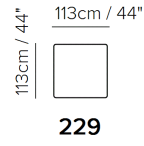

■ Vers. 000+001+229+073

■ Vers. 000+001+229+073

SCHEMATICS

COMPOSITION EXAMPLES

**(000+001+229+073)**

**(000+229+073)**

TECHNICAL INFORMATION

	<b>COVERING</b>	Leather <input checked="" type="checkbox"/>	Soft Cover <input checked="" type="checkbox"/>			
	<b>LEGS</b>	Wood <input type="checkbox"/>	Metal <input checked="" type="checkbox"/>	Plastic <input type="checkbox"/>	Castors <input type="checkbox"/>	Upholstered <input type="checkbox"/>
	<b>FILLING</b>	Arms <input type="checkbox"/> Fiber <input checked="" type="checkbox"/> Foam <input type="checkbox"/> Feather/Fiber Mix <input type="checkbox"/> Feather	Seat cushion <input type="checkbox"/> Fiber <input checked="" type="checkbox"/> Foam <input type="checkbox"/> Feather/Fiber Mix <input type="checkbox"/> Feather	Back cushion <input type="checkbox"/> Fiber <input checked="" type="checkbox"/> Foam <input type="checkbox"/> Feather/Fiber Mix <input type="checkbox"/> Feather		
	<b>COMFORT</b>	Standard Comfort <input checked="" type="checkbox"/>	Firm Comfort <input type="checkbox"/>			
	<b>FUNCTION</b>	Bed <input type="checkbox"/>	Electric motion <input type="checkbox"/>	Motion <input type="checkbox"/>	Recliner <input type="checkbox"/>	Sliding <input type="checkbox"/>
	<b>OPTIONS</b>	Nails <input type="checkbox"/>	Removable <input type="checkbox"/>	Contrast Stitching <input checked="" type="checkbox"/>		

NOTES

- Contrast stitching is available only with certain covers and option is managed directly in NARES.
- Adjustable back
- Tight Seat Cushion (the seat cushions of the models are fixed to the frame)
- Tight Back Cushion (the back cushions of the models are fixed to the frame)
- With Leather Side (the sectional pieces come with leather sides)
- Wood Frame
- Without Feet Assembled (the feet will be in a bag inside the package)
- Feet available in metal finishing 77 (Glossy Chromed)
- Feet height 13,0 cm