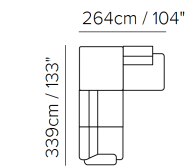

■ Vers. 000+001+229+073

■ Vers. 000+001+229+073

SCHEMATICS

COMPOSITION EXAMPLES

**(000+001+229+073)**

**(000+229+073)**

TECHNICAL INFORMATION

	<b>COVERING</b>	Leather <input checked="" type="checkbox"/>	Soft Cover <input checked="" type="checkbox"/>			
	<b>LEGS</b>	Wood <input type="checkbox"/>	Metal <input checked="" type="checkbox"/>	Plastic <input type="checkbox"/>	Castors <input type="checkbox"/>	Upholstered <input type="checkbox"/>
	<b>FILLING</b>	Arms <input type="checkbox"/> Fiber <input checked="" type="checkbox"/> Foam <input type="checkbox"/> Feather/Fiber Mix <input type="checkbox"/> Feather	Seat cushion <input type="checkbox"/> Fiber <input checked="" type="checkbox"/> Foam <input type="checkbox"/> Feather/Fiber Mix <input type="checkbox"/> Feather	Back cushion <input type="checkbox"/> Fiber <input checked="" type="checkbox"/> Foam <input type="checkbox"/> Feather/Fiber Mix <input type="checkbox"/> Feather		
	<b>COMFORT</b>	Standard Comfort <input checked="" type="checkbox"/>	Firm Comfort <input type="checkbox"/>			
	<b>FUNCTION</b>	Bed <input type="checkbox"/>	Electric motion <input type="checkbox"/>	Motion <input type="checkbox"/>	Recliner <input type="checkbox"/>	Sliding <input type="checkbox"/>
	<b>OPTIONS</b>	Nails <input type="checkbox"/>	Removable <input type="checkbox"/>	Contrast Stitching <input checked="" type="checkbox"/>		

NOTES

- Contrast stitching is available only with certain covers and option is managed directly in NARES.
- Adjustable back
- Tight Seat Cushion (the seat cushions of the models are fixed to the frame)
- Tight Back Cushion (the back cushions of the models are fixed to the frame)
- With Leather Side (the sectional pieces come with leather sides)
- Wood Frame
- Without Feet Assembled (the feet will be in a bag inside the package)
- Feet available in metal finishing 77 (Glossy Chromed)
- Feet height 13,0 cm