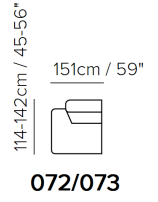

■ Vers. 000+001+229+073

■ Vers. 000+001+229+073

SCHEMATICS

COMPOSITION EXAMPLES

**(000+001+229+073)**

**(000+229+073)**

TECHNICAL INFORMATION

	<b>COVERING</b>	Leather <input checked="" type="checkbox"/>	Soft Cover <input checked="" type="checkbox"/>			
	<b>LEGS</b>	Wood <input type="checkbox"/>	Metal <input checked="" type="checkbox"/>	Plastic <input type="checkbox"/>	Castors <input type="checkbox"/>	Upholstered <input type="checkbox"/>
	<b>FILLING</b>	Arms <input type="checkbox"/> Fiber <input checked="" type="checkbox"/> Foam <input type="checkbox"/> Feather/Fiber Mix <input type="checkbox"/> Feather	Seat cushion <input type="checkbox"/> Fiber <input checked="" type="checkbox"/> Foam <input type="checkbox"/> Feather/Fiber Mix <input type="checkbox"/> Feather	Back cushion <input type="checkbox"/> Fiber <input checked="" type="checkbox"/> Foam <input type="checkbox"/> Feather/Fiber Mix <input type="checkbox"/> Feather		
	<b>COMFORT</b>	Standard Comfort <input checked="" type="checkbox"/>	Firm Comfort <input type="checkbox"/>			
	<b>FUNCTION</b>	Bed <input type="checkbox"/>	Electric motion <input type="checkbox"/>	Motion <input type="checkbox"/>	Recliner <input type="checkbox"/>	Sliding <input type="checkbox"/>
	<b>OPTIONS</b>	Nails <input type="checkbox"/>	Removable <input type="checkbox"/>	Contrast Stitching <input checked="" type="checkbox"/>		

NOTES

- Contrast stitching is available only with certain covers and option is managed directly in NARES.
- Adjustable back
- Tight Seat Cushion (the seat cushions of the models are fixed to the frame)
- Tight Back Cushion (the back cushions of the models are fixed to the frame)
- With Leather Side (the sectional pieces come with leather sides)
- Wood Frame
- Without Feet Assembled (the feet will be in a bag inside the package)
- Feet available in metal finishing 77 (Glossy Chromed)
- Feet height 13,0 cm