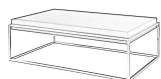

SCHEMATICS

SQUARE CENTRAL

90cm x 90cm H 36cm
35,43" x 35,43" H 14,17"

SQUARE ACCENT

50cm x 50cm H 59cm
19,69" x 19,69" H 23,23"

RECTANGULAR CENTRAL

45cm x 130cm H 36cm
17,72" x 51,18" H 14,17"

70cm x 110cm H 36cm
27,56" x 43,31" H 14,17"

FINISHINGS

Frame finishing

BRONZE

NICKEL BLACK

Top finishing

CANALETTO
WALNUT

SMOKED OAK